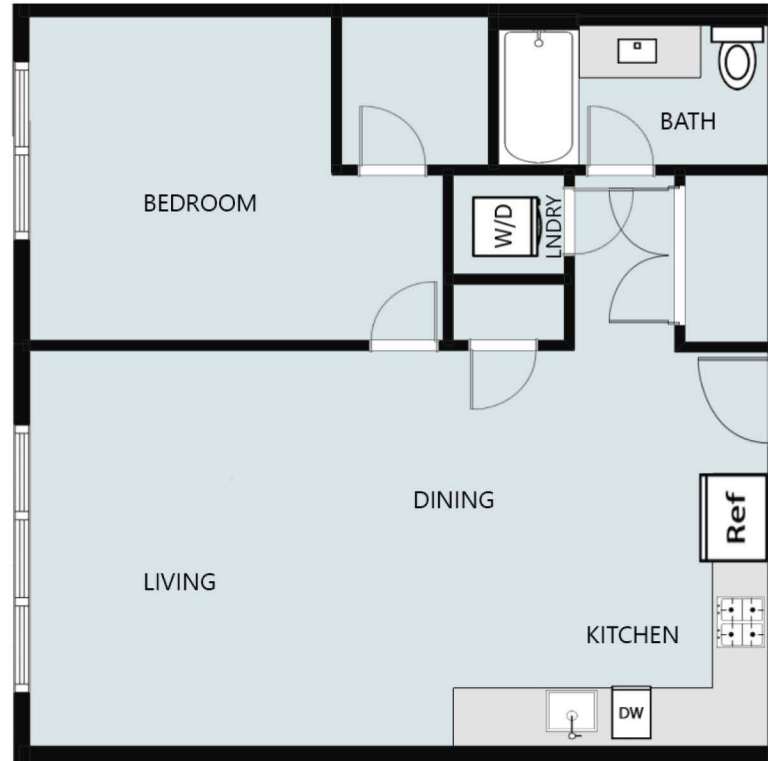

MAJESTIC

MILL BROOK

UNIT 412,505

1 BR 1 BA
781 SQFT

781.570.9007
MajesticMillBrook.com

DEVELOPED BY:

MAGGIORE
INVEST. DESIGN. BUILD.

MARKETED BY: