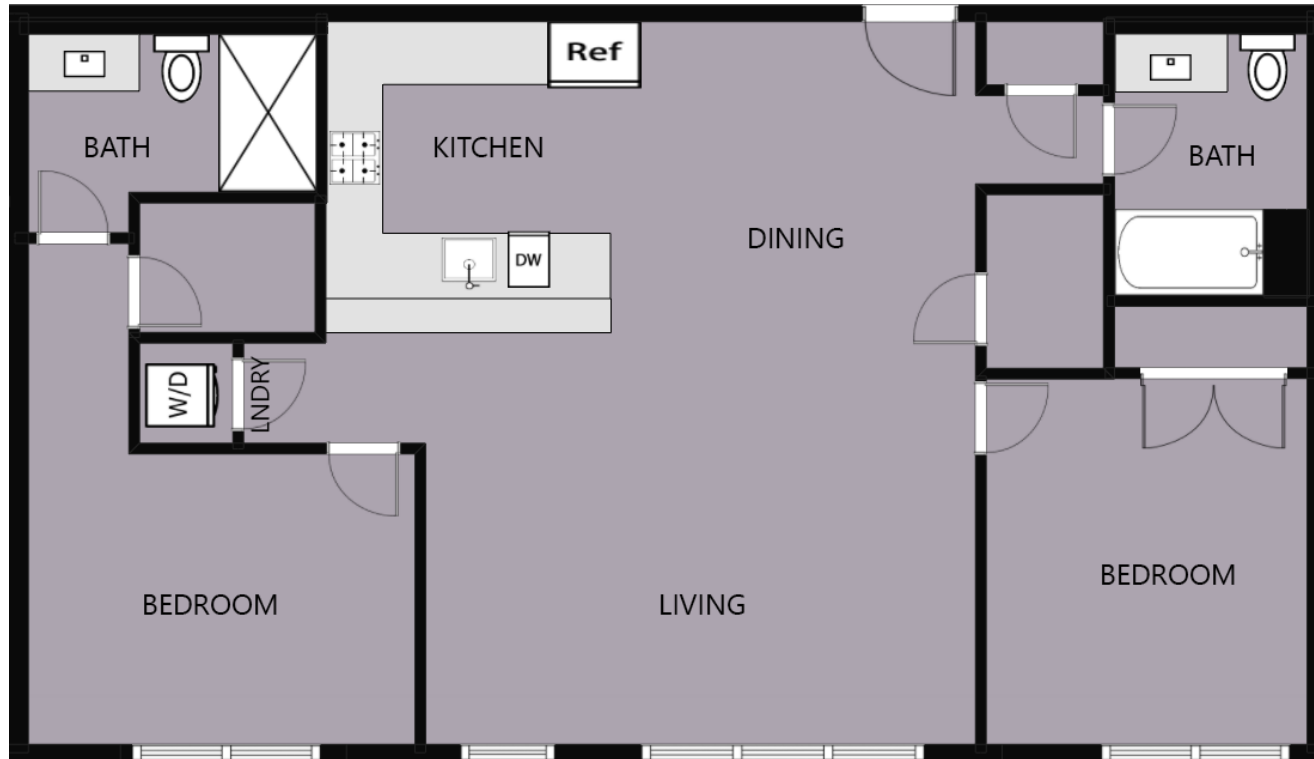

MAJESTIC

MILL BROOK

UNIT 406

2 BR 2 BA
1,185 SQFT

781.570.9007
MajesticMillBrook.com

DEVELOPED BY:

MAGGIORE
INVEST. DESIGN. BUILD.

MARKETED BY: